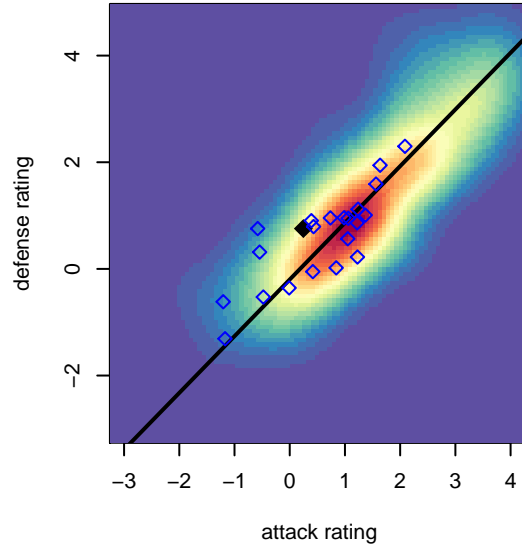

PCU Black 1 G03

Portland City United SC
 Portland, OR
 G03 total strength=944
 attack=1.28 defense=2.13
 fall league = PTT G03 Div 1 White
 spr league = Spr OYS G03 Div 1 White

alt names used:
 PCU 03G Black
 PCU G03 Two
 PCU G03 Two
 PCU G03 Two
 PORTLAND CITY UNITED SCPCU G03 BLAC
 PCU 03G Black

Venues played:
 2016 Clash At the Border Silver/Bronze U14
 2016 PCU Summer Classic U14
 2016 Beaverton Cup GU14 Silver
 2016 Mt Hood Challenge U14 Bronze
 2016 PTT G03 Division 1 White
 2016 Spr OYS G03 Division 1 White

**attack and defense variance (black dot)
relative to other teams
and top 10 in region**

**attack and defense rating
relative to others at age
and all opponents in last 13 months**

Performance relative to 13 month average