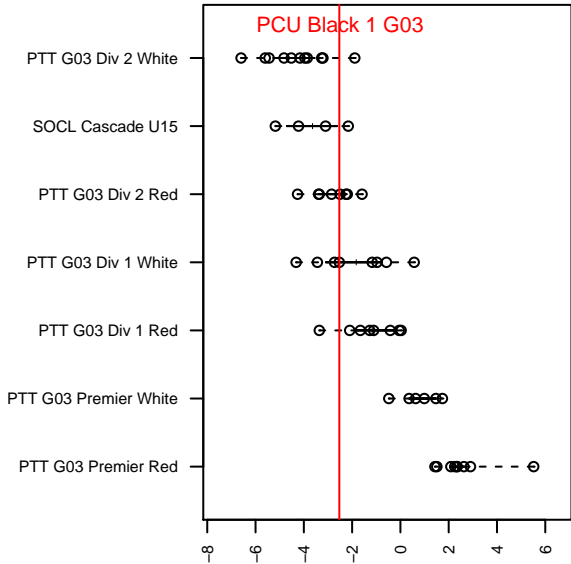

PCU Black 1 G03

Portland City United SC
 Portland, OR
 G03 total strength=944
 attack=1.28 defense=2.13
 fall league = PTT G03 Div 1 White
 spr league = Spr OYS G03 Div 1 White

alt names used:
 PCU 03G Black
 PCU G03 Two
 PCU G03 Two
 PCU G03 Two
 PORTLAND CITY UNITED SCPCU G03 BLAC
 PCU 03G Black

Venues played:
 2016 Clash At the Border Silver/Bronze U14
 2016 PCU Summer Classic U14
 2016 Beaverton Cup GU14 Silver
 2016 Mt Hood Challenge U14 Bronze
 2016 PTT G03 Division 1 White
 2016 Spr OYS G03 Division 1 White

**attack and defense variance (black dot)
relative to other teams
and top 10 in region**

**attack and defense rating
relative to others at age
and all opponents in last 13 months**

Performance relative to 13 month average