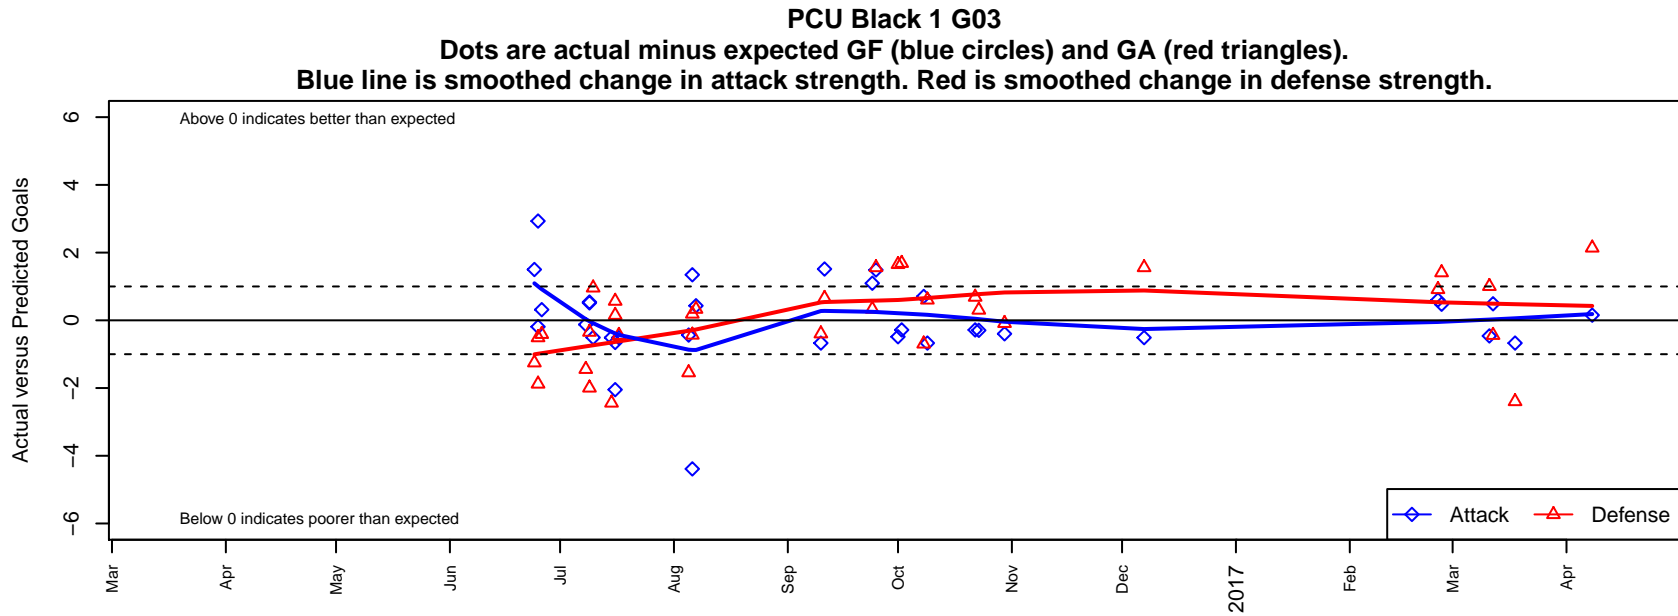

PCU Black 1 G03

Portland City United SC
 Portland, OR
 G03 total strength=944
 attack=1.28 defense=2.13
 fall league = PTT G03 Div 1 White
 spr league = Spr OYS G03 Div 1 White

alt names used:
 PCU 03G Black
 PCU G03 Two
 PCU G03 Two
 PCU G03 Two
 PORTLAND CITY UNITED SCPCU G03 BLAC
 PCU 03G Black

Venues played:
 2016 Clash At the Border Silver/Bronze U14
 2016 PCU Summer Classic U14
 2016 Beaverton Cup GU14 Silver
 2016 Mt Hood Challenge U14 Bronze
 2016 PTT G03 Division 1 White
 2016 Spr OYS G03 Division 1 White

**attack and defense variance (black dot)
relative to other teams
and top 10 in region**

**attack and defense rating
relative to others at age
and all opponents in last 13 months**

Performance relative to 13 month average